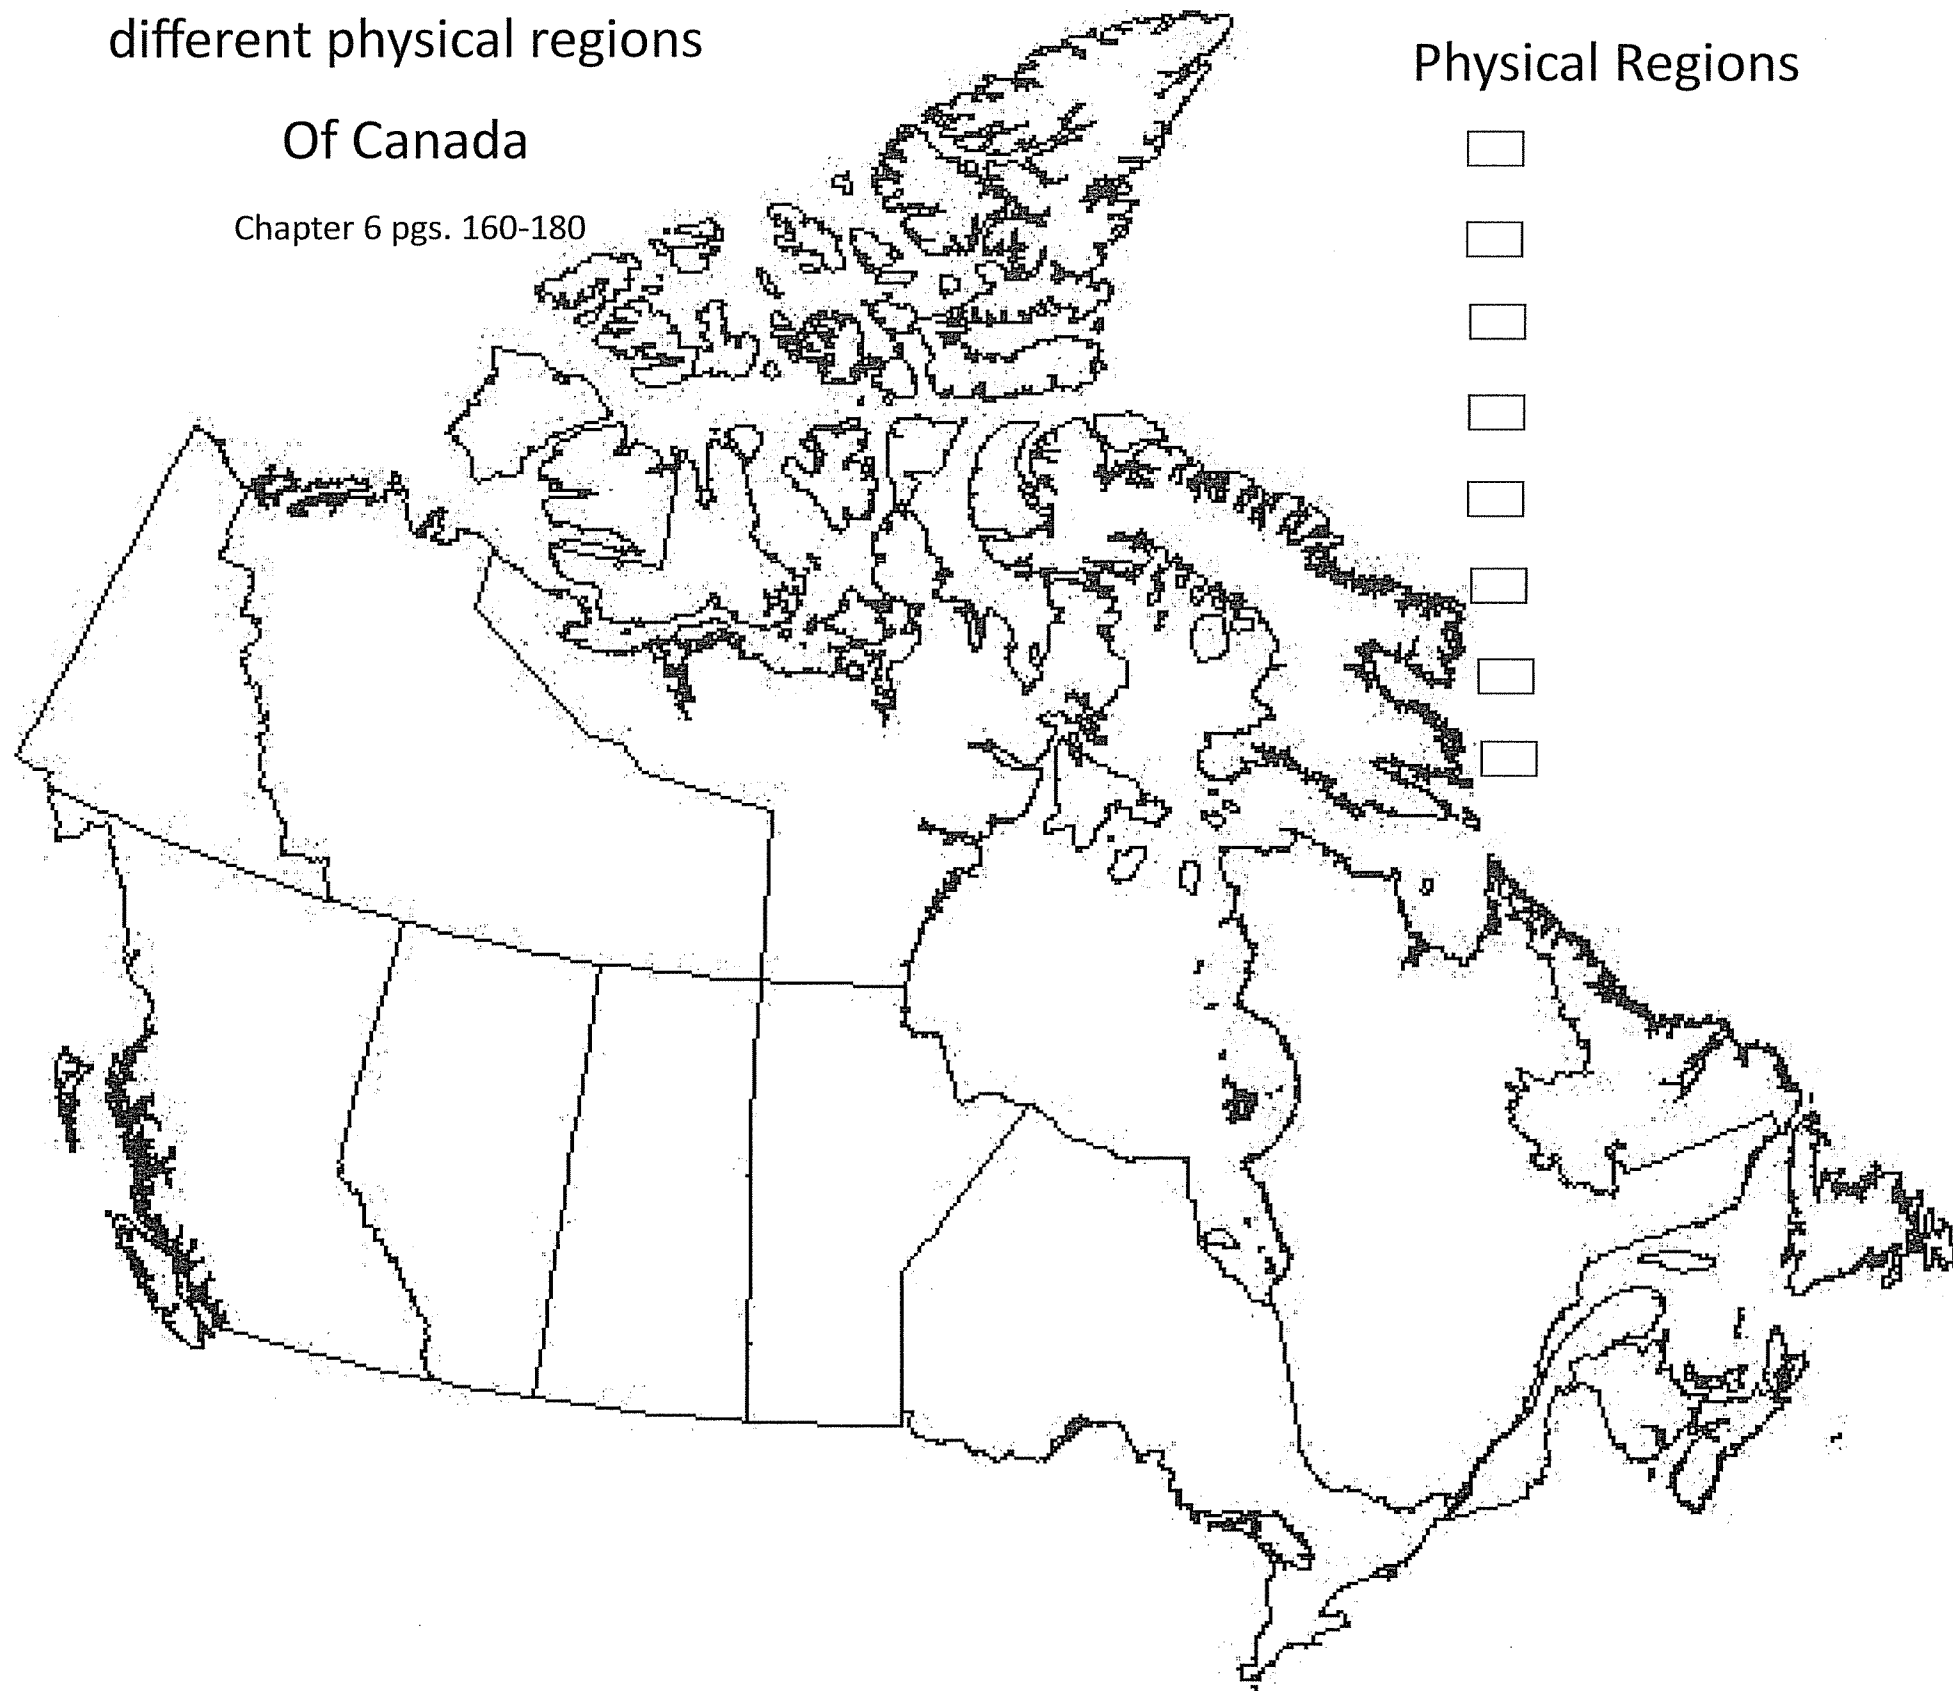

Create a key, and identify the 8
different physical regions

Of Canada

Chapter 6 pgs. 160-180

Physical Regions

-
-
-
-
-
-
-
-

Create a Key

Identify the 5 different native peoples
discussed in Chapter 7 pgs. 182-210

Inuit

Iroquois of the Eastern
Woodlands

Peoples of the Plains

Peoples of the Plateau

Peoples of the
Northwest Coast

Organizer for the 8 Physical Regions of Canada (pgs. 163-179 Crossroads 9)

Physical Region	Topography	Climate	Vegetation
Appalachian Region			
Coastal Plain			
Great Lakes- St. Lawrence Lowland			
Interior Plains			
Canadian Shield			
Western Cordillera			
Intermountain Region			
Arctic Region			